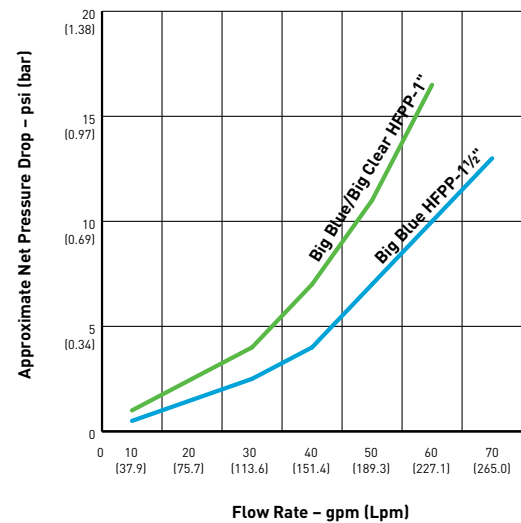

*NSF component listed

CAUTION: Protect against freezing to prevent cracking of the filter and water leakage.

ACCESSORIES

PART #	DESCRIPTION
150296	SW-3 Wrench for 10" Big Blue
144368	SW-4 Wrench for 20" Big Blue
SH144229	Cartridge Coupler for 4-1/2" Cartridges
151122	Buna-N O-ring for Big Blue
244718	WB-ZP - Zinc Plated Bracket ONLY
150061	WB-ZP Kit - Zinc Plated Bracket
357639	WB-SS - Stainless Steel Bracket ONLY
357640	WB-SS Kit - Stainless Steel Bracket
144928	WB-PC Kit - Powder Coated White Bracket
144258	Two-Housing Bracket
144259	Three-Housing Bracket
160210	Big Blue /Big White/Big Clear Skid, Fiberglass Hardware Kit (Assembly Required)

PRESSURE DROP VS FLOW RATE

410-822-0900

WATER QUALITY SYSTEMS

5730 NORTH GLEN PARK ROAD, MILWAUKEE, WI 53209

P: 262.238.4400 | F: 262.238.4404

WATERPURIFICATION.PENTAIR.COM | WWW.PENTAIRINDUSTRIAL.COM

CUSTOMER CARE: 800.279.9404 | tech-support@pentair.com

© 2016 Pentair Residential Filtration, LLC. All rights reserved.

§For a detailed list of where Pentair trademarks are registered, please visit waterpurification.pentair.com/ brands. Pentair trademarks and logos are owned by Pentair plc or its affiliates. Third party registered and unregistered trademarks and logos are the property of their respective owners.

310053 Rev E MY16